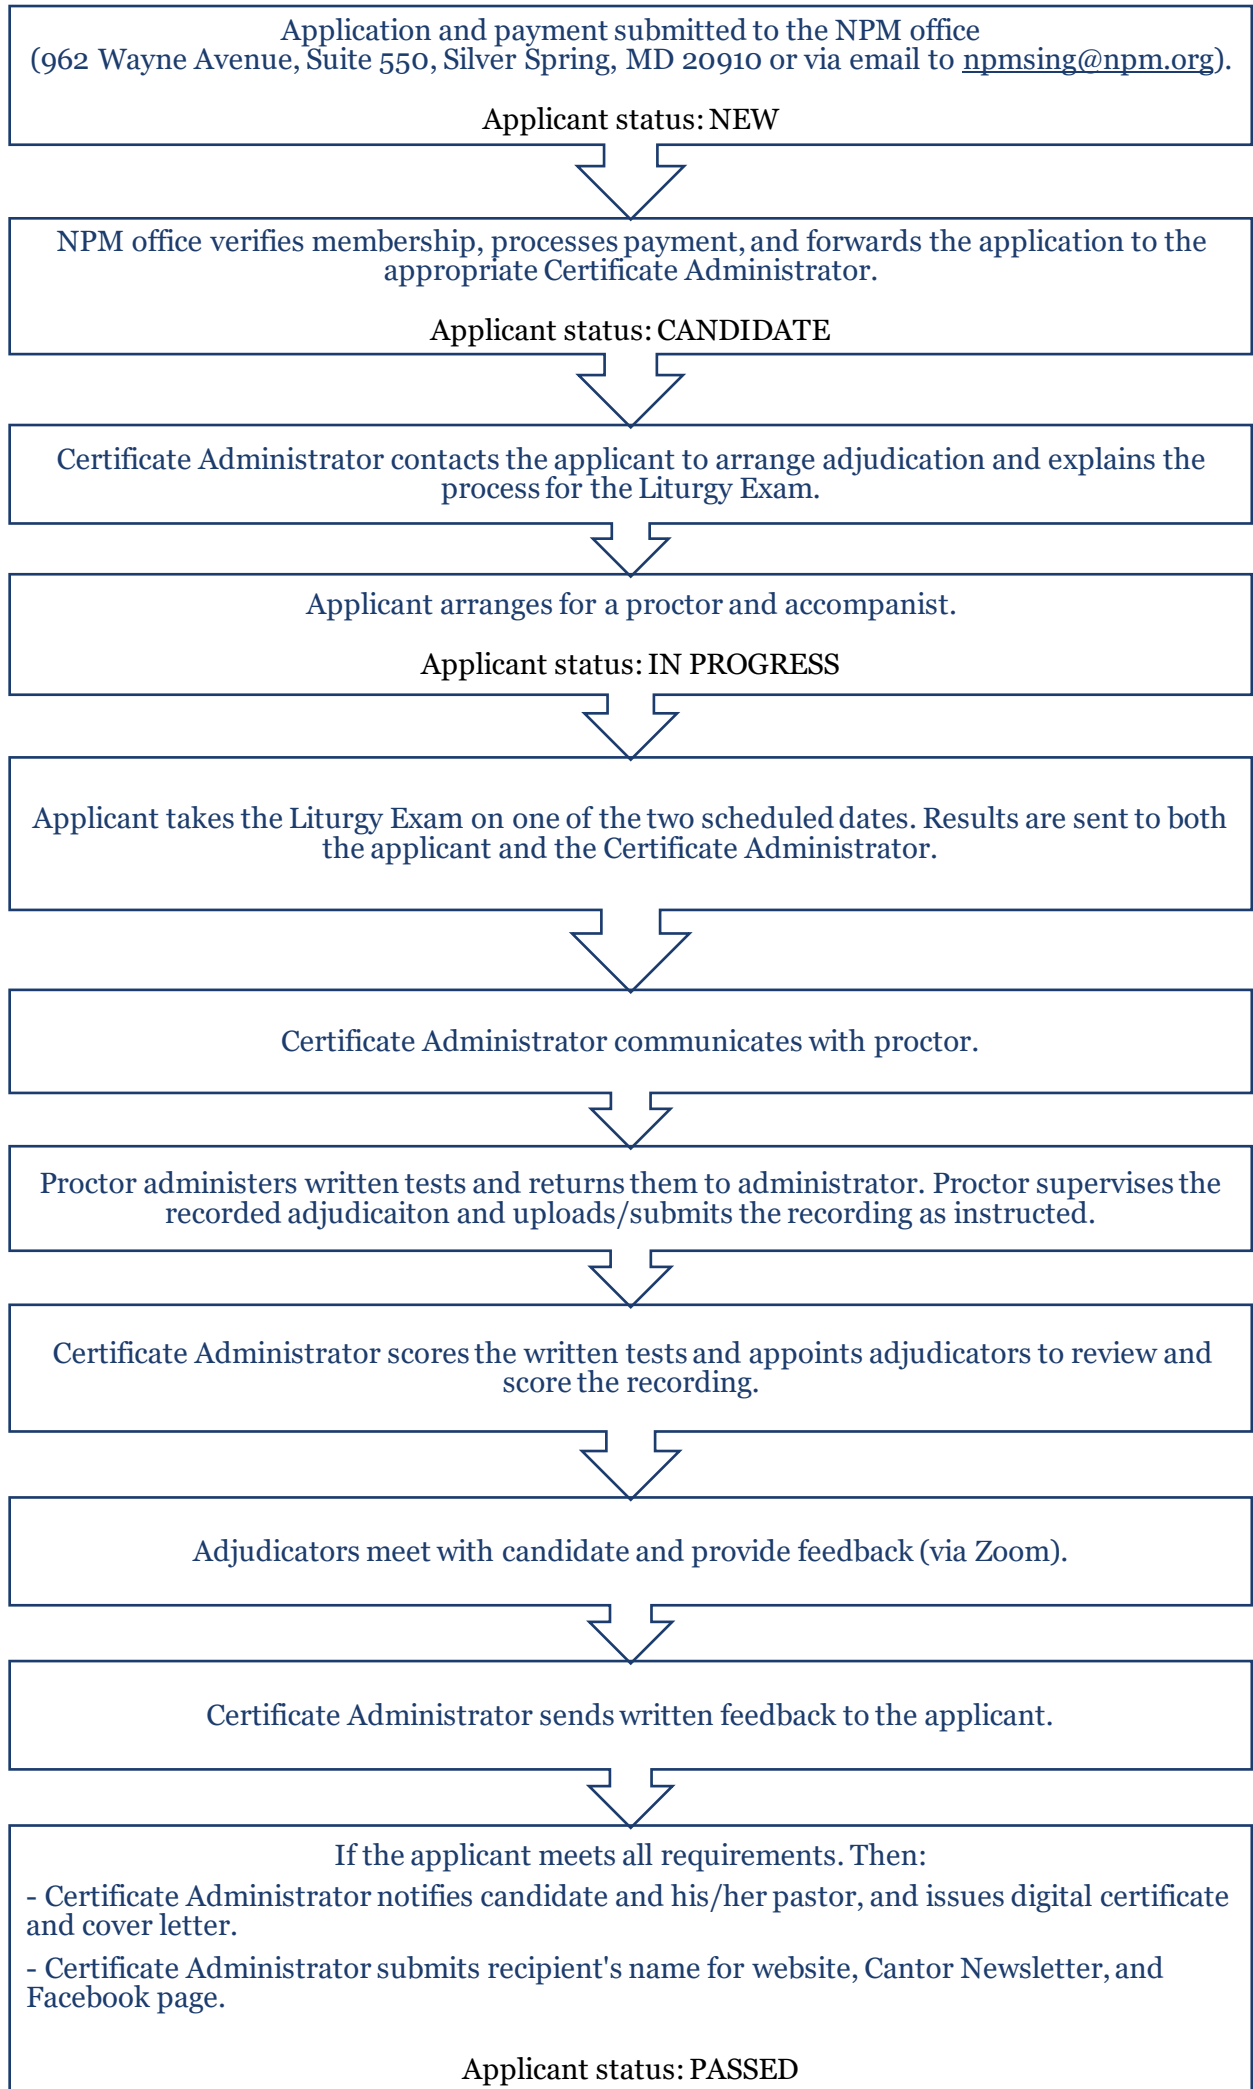

National Association of Pastoral Musicians  
**NPM Cantor Colleague Certificate Process**

\*If not all requirements are met, Certificate Administrator can arrange adjudication and/or written tests again at the applicant's request.